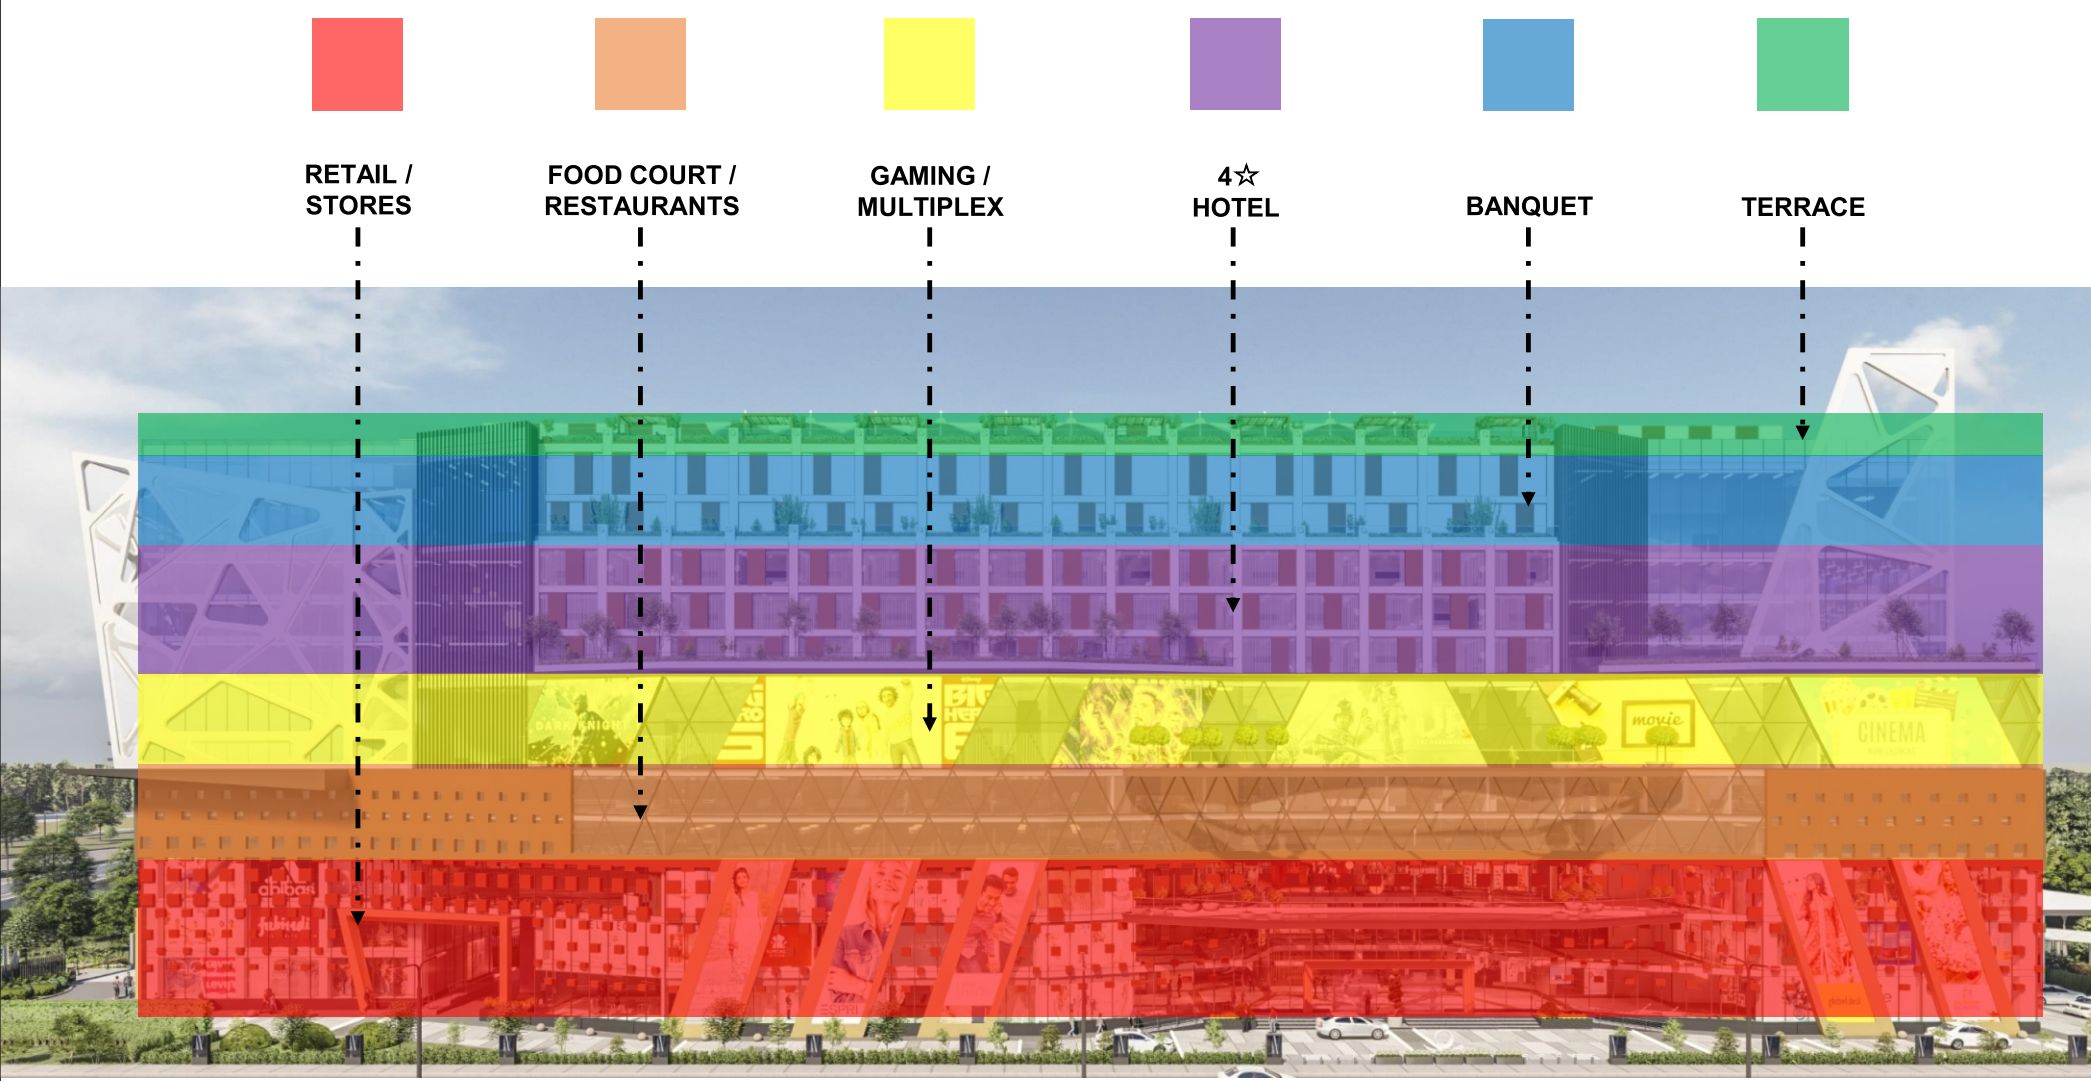

BANQUETS

The Leaf Mall will provide the perfect banquet halls , party and marriage halls to fit in all requirements and budgets. The mall will have various banquets ranging from luxurious top 5- Star banquets halls to value for money, affordable halls and roof top spaces to host events of all kinds and sizes. The team of Leaf Mall is committed to helping you find the perfect banquet hall for your wedding and anniversary functions, birthday parties and corporate events. You can easily filter, shortlist, compare and book a best-suited banquet hall for your function.

THE
LEAF
MALL

• Shop • Eat • Work • Relax • Play

NAVI
ESTATES

TEAM

Function Distribution Diagram

LOCATION ADVANTAGE

- Close Vicinity Of Apartment**
- Near Educational Hub**
- On Gurgaon- Sohna Elevated Road**
- 30 Min Drive From IGI Airport**
- 15 Min Drive From Rajiv Chowk / Jaipur Highway**
- Close To IMT Sohna & ITEZ Sector**
- 10 Min Drive To Kmp Expressway**
- On Delhi Mumbai Expressway**
- 7 Mins Drive From Proposed Metro Rail Corridor**
- 20 Min Drive From Cyber City**

LOCATION MAP

- 10 mins from Vatika Chowk
- 15 mins from Rajiv Chowk
- Proximity to upcoming Delhi-Mumbai Expressway
- Bang on the upcoming Gurgaon- Sohna Elevated Corridor
- Close to IMT Sohna and Kundli Manesar Palwal Expressway
- Close to Educational Hub and schools like GD Goenka World School, K. R. Manglam, SCJ Academy etc.

MAP NOT TO SCALE